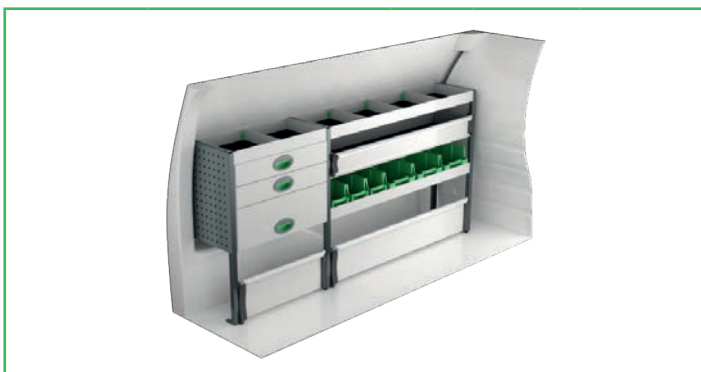

Art.No	LxDxH	Kg	Hr.	€
F41628	1875x300x890 mm	48	4,4	1 115,55