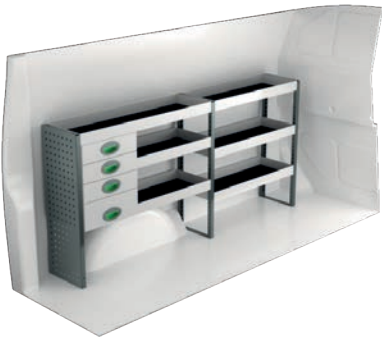

Art.No	LxDxH	Kg	Hr.	€
F41642	1875x300x890 mm	44	3,3	985,00