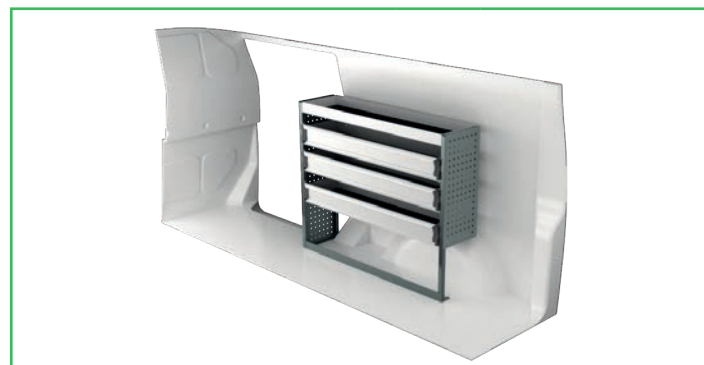

Art.No	LxDxH	Kg	Hr.	€
F41665	1240x300x1000 mm	35	2,5	758,85