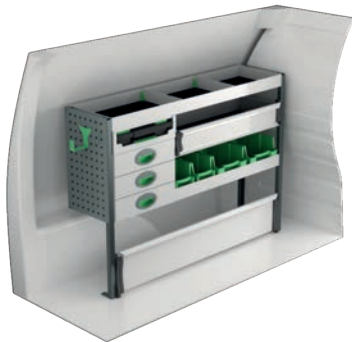

Art.No	LxDxH	Kg	Hr.	€
F41608	1240x300x890 mm	36	3,2	986,65