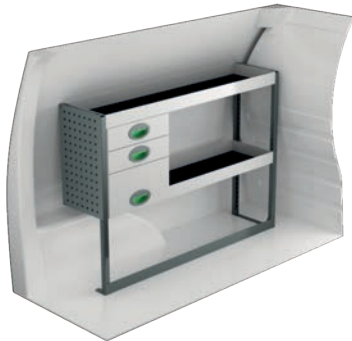

Art.No	LxDxH	Kg	Hr.	€
F41602	1241x300x890 mm	29	2,8	642,25