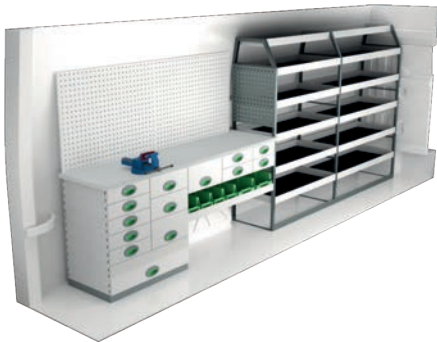

Art.No	LxDxH	Kg	Hr.	€
F41944	4136x470x1670 mm	222	6,8	4 316,21