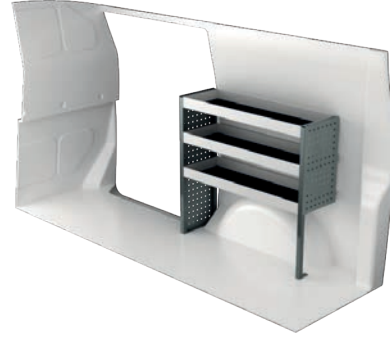

Art.No	LxDxH	Kg	Hr.	€
F41641	970x300x890 mm	19	2,2	433,15