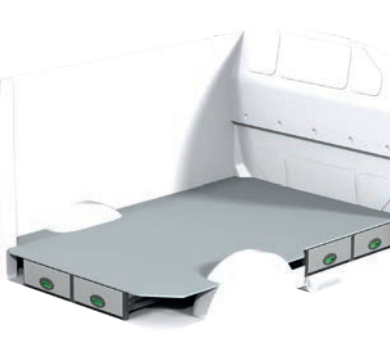

Art.No	Height	Kg	Hr.	€
F41650	190 mm	96	7,0	2 184,95