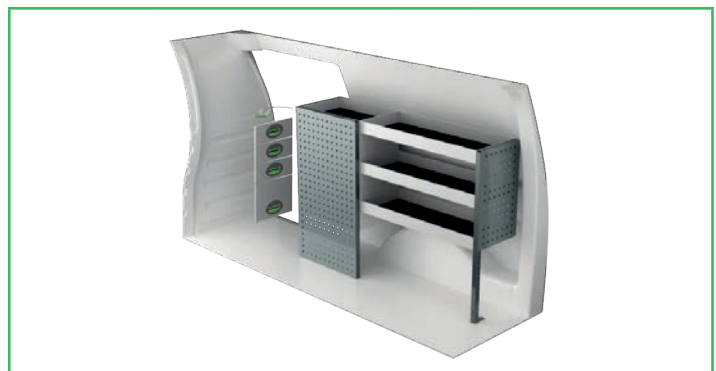

Art.No	LxDxH	Kg	Hr.	€
F41623	1286x300x890 mm	42	2,8	836,05