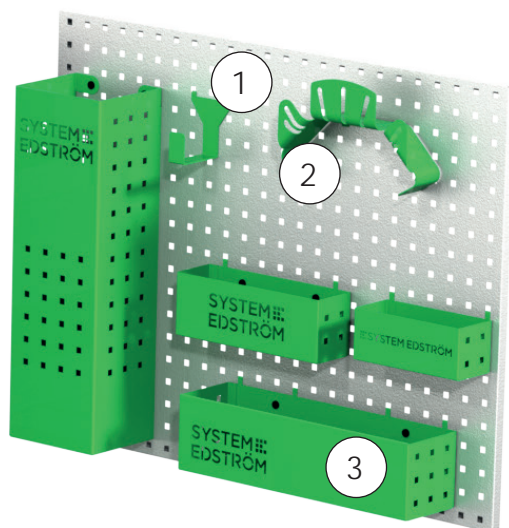

We call it a clothes hook but, needless to say, you can use it to hang up whatever you want on it.

Strap with brackets

| Information | Width | Part.No | € |
|------------------------|-------|---------|-------|
| 1200 mm, nylon strap | 25 | 4365 | 20,70 |
| 1000 mm, elastic strap | 25 | 4366 | 22,30 |

The brackets will fit on our pegboards.

ACCESSORIES

| Pos. | Description |
|------|-----------------------|
| 1 | Universal hook |
| 2 | Cable/Hose rack |
| 3 | Pegboard basket |
| 4 | Vice and holders |
| 5 | Case support |
| 6 | Plastic bins |
| 7 | Drawer inserts |
| 8 | Shelf dividers |
| 9 | Tool case/File holder |
| 10 | Tool case |
| 11 | Gas bottle holders |
| 12 | Can/Tube holder |