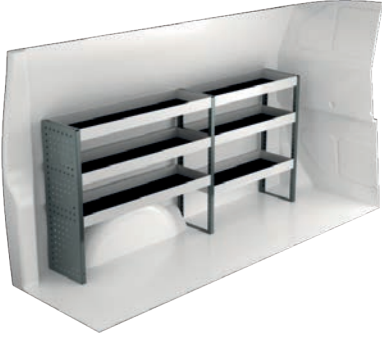

VW TRANSPORTER T6 3000 mm wheel base

Recommended retail prices valid from 2020-04-01 until further notice. Mounting and VAT is excluded. Suggested hours is the recommended mounting time for experienced retailers.

On electric and hybrid vans we recommend mounting by an experienced installer. Batteries and cable harnesses for approximately 400 volt must be taken in consideration. Cost of a floor may be added.

Art.No	LxDxH	Kg	Hr.	€
F41640	1875x300x890 mm	31	2,9	671,85