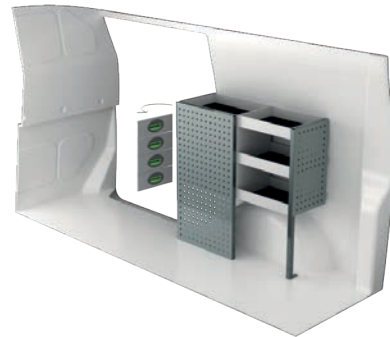

Art.No	LxDxH	Kg	Hr.	€
F41643	894x300x890 mm	36	3,1	764,50