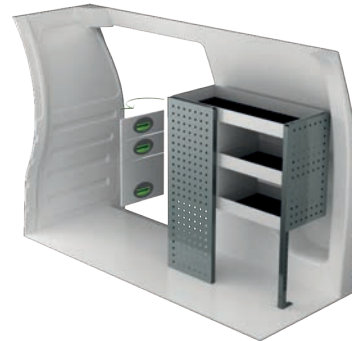

Art.No	LxDxH	Kg	Hr.	€
F41603	726x300x890 mm	26	2,8	645,30