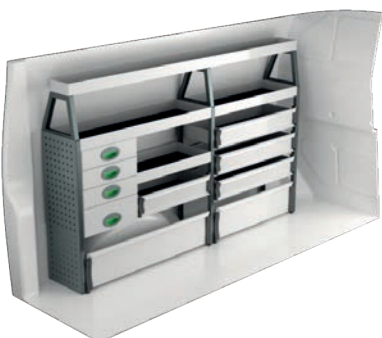

Art.No	LxDxH	Kg	Hr.	€
F41644	1875x300x1185 mm	66	4,6	1 597,72