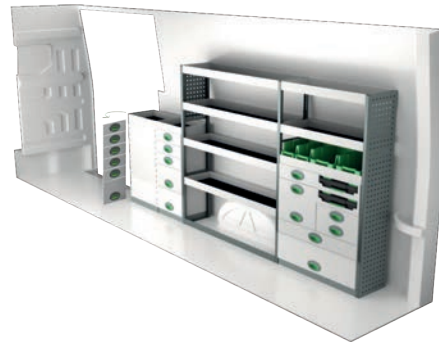

Art.No	LxDxH	Kg	Hr.	€
F41945	2916x300x1440 mm	143	7,2	3 292,35