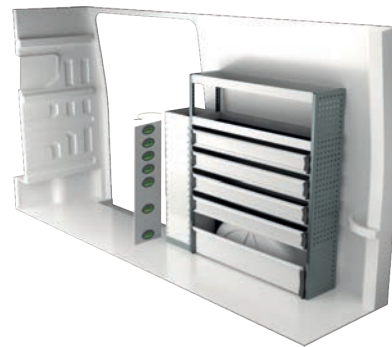

Art.No	LxDxH	Kg	Hr.	€
F41903	1539x300x1440 mm	78	4,7	1 665,05