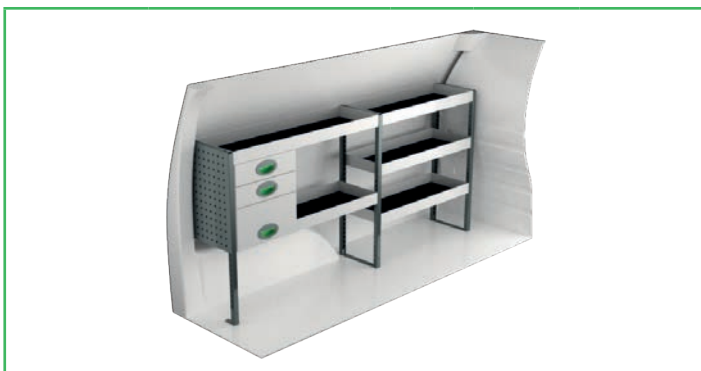

Art.No	LxDxH	Kg	Hr.	€
F41622	1875x300x890 mm	38	3,3	839,00