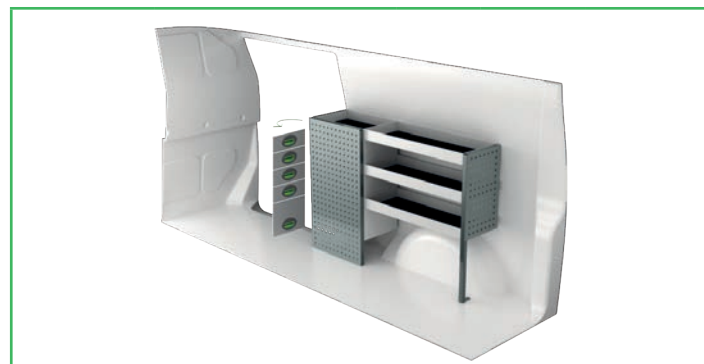

Art.No	LxDxH	Kg	Hr.	€
F41663	1286x300x890 mm	46	3,1	914,40