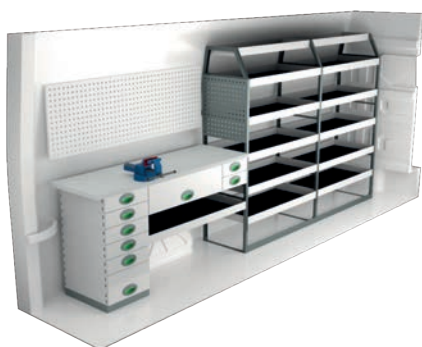

Art.No	LxDxH	Kg	Hr.	€
F41924	3565x470x1670 mm	178	5,8	3 428,56