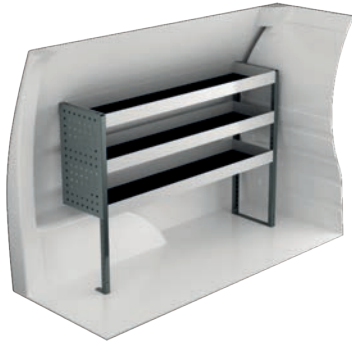

VW CADDY

Recommended retail prices valid from 2020-04-01 until further notice. Mounting and VAT is excluded. Suggested hours is the recommended mounting time for experienced retailers.

On electric and hybrid vans we recommend mounting by an experienced installer. Batteries and cable harnesses for approximately 400 volt must be taken in consideration. Cost of a floor may be added.

Art.No	LxDxH	Kg	Hr.	€
F41600	1241x300x890 mm	20	2,1	462,80