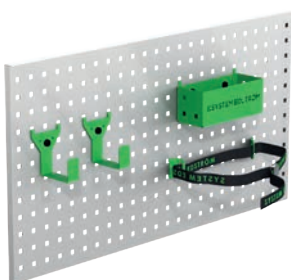

Accessory package No. 1

Accessory package No. 2

Security package

Art.No	€	Art.No	€	Art.No	€
F11001	78,42	F11002	161,09	F11003	292,45
<i>Pegboard not included.</i>		<i>Pegboard not included.</i>			

For more products: www.systemedstrom.com
Prices are recommended list prices, unmounted, excluding VAT.
Freight and cargo carrier may be added.
We apply sales terms according to LCV14.

Up to 5 years warranty

Crash tested

Made in Sweden

SYSTEM EDSTRÖM

SYSTEM EDSTRÖM BILINREDNINGAR AB
Raseborgsgatan 11
164 74 Kista
Sweden

CONTACT
Order +46 (0)10 102 95 00
Sales +46 (0)10 102 95 01
Switchboard +46 (0)8 590 920 20
info@edstrom.se