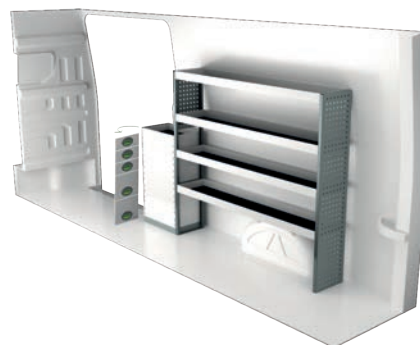

Art.No	LxDxH	Kg	Hr.	€
F41921	2101x300x1440 mm	65	3,3	1 291,10