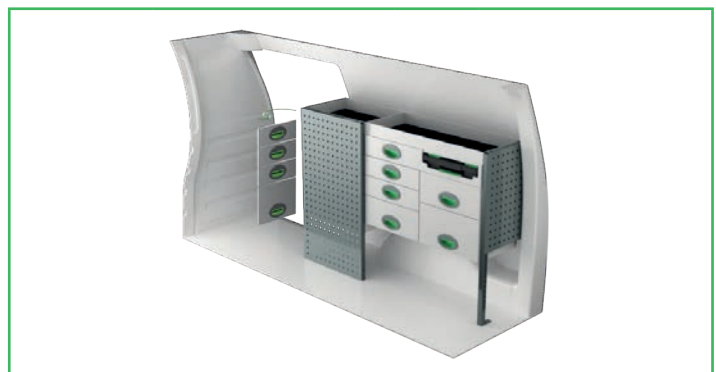

Art.No	LxDxH	Kg	Hr.	€
F41627	1286x300x890 mm	64	3,3	1 443,15