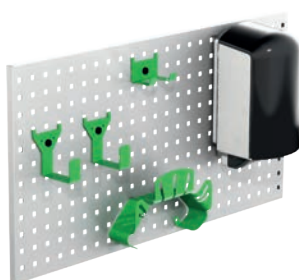

Accessory package No. 1

Accessory package No. 2

Security package

Art.No	€	Art.No	€	Art.No	€
F11001	78,42	F11002	161,09	F11003	292,45
<i>Pegboard not included.</i>		<i>Pegboard not included.</i>			

For more products: www.systemedstrom.com
Prices are recommended list prices, unmounted, excluding VAT.
Freight and cargo carrier may be added.
We apply sales terms according to LCV14.

Up to 5 years warranty

Crash tested

Made in Sweden

SYSTEM EDSTRÖM

SYSTEM EDSTRÖM BILINREDNINGAR AB
Raseborgsgatan 11
164 74 Kista
Sweden

CONTACT
Order +46 (0)10 102 95 00
Sales +46 (0)10 102 95 01
Switchboard +46 (0)8 590 920 20
info@edstrom.se