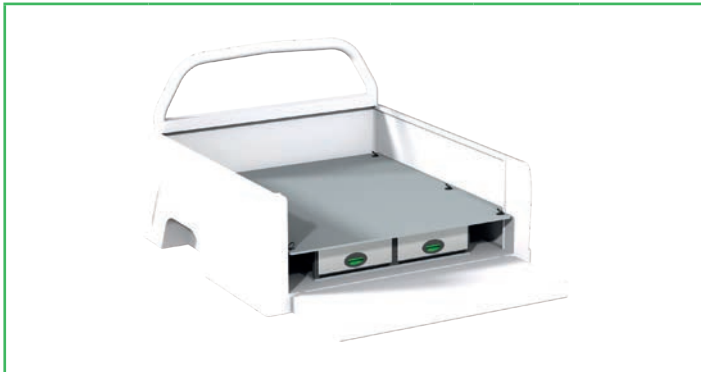

VW AMAROK

Recommended retail prices valid from 2020-04-01 until further notice. Mounting and VAT is excluded. Suggested hours is the recommended mounting time for experienced retailers.

On electric and hybrid vans we recommend mounting by an experienced installer. Batteries and cable harnesses for approximately 400 volt must be taken in consideration. Cost of a floor may be added.

Art.No	Height	Kg	Hr.	€
F45200	214 mm	59	5,7	1 320,00