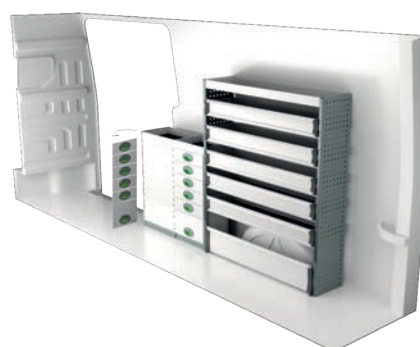

Art.No	LxDxH	Kg	Hr.	€
F41923	2101x300x1440 mm	111	5,0	2 243,70