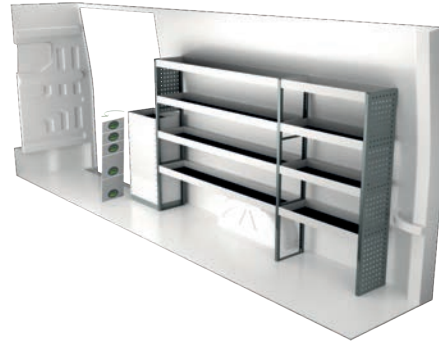

Art.No	LxDxH	Kg	Hr.	€
F41941	2916x300x1440 mm	82	3,9	1 626,80