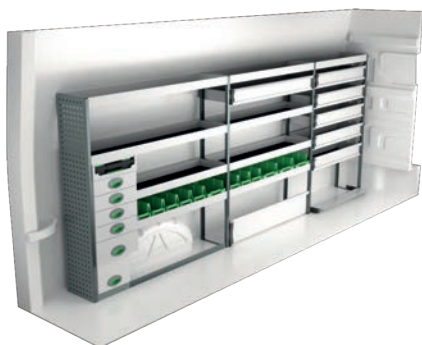

Art.No	LxDxH	Kg	Hr.	€
F41926	3597x300x1440 mm	124	6,3	2 795,55