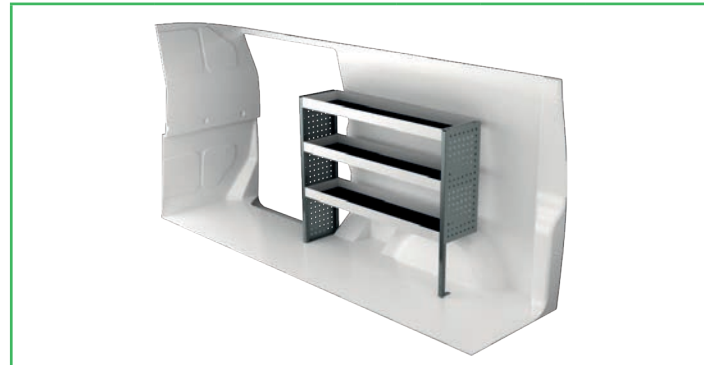

Art.No	LxDxH	Kg	Hr.	€
F41661	1238x300x1000 mm	23	2,3	534,35