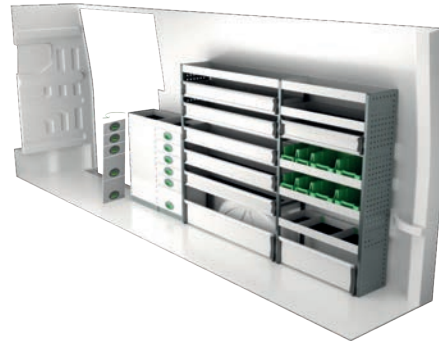

Art.No	LxDxH	Kg	Hr.	€
F41943	2916x300x1440 mm	134	6,3	2 816,65