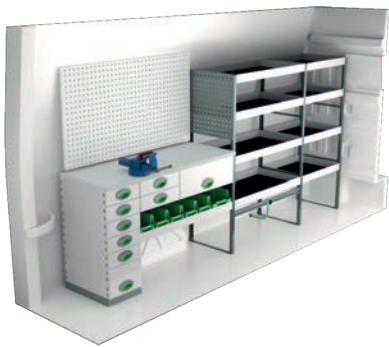

Art.No	LxDxH	Kg	Hr.	€
F41904	2904x470x1440 mm	139	5,8	2 745,80