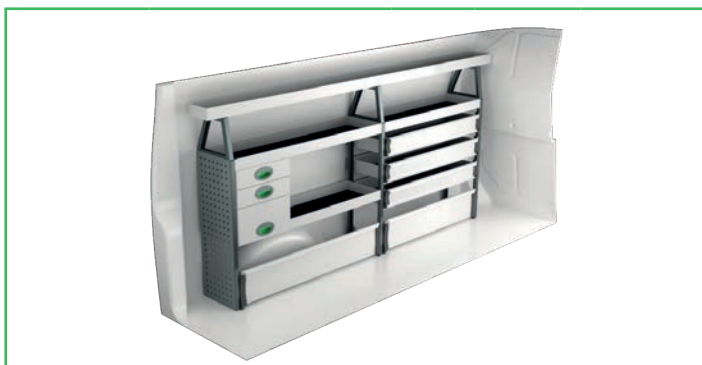

Art.No	LxDxH	Kg	Hr.	€
F41664	2267x300x1185 mm	69	4,5	1 554,67