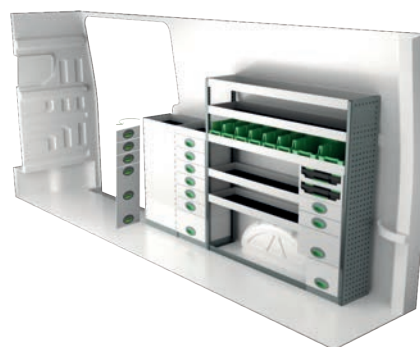

Art.No	LxDxH	Kg	Hr.	€
F41925	2314x300x1440 mm	126	5,9	2 855,10