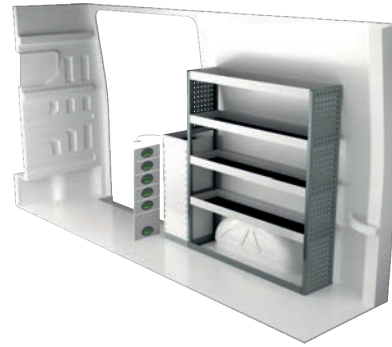

Art.No	LxDxH	Kg	Hr.	€
F41901	1539x300x1440 mm	56	3,3	1 215,95