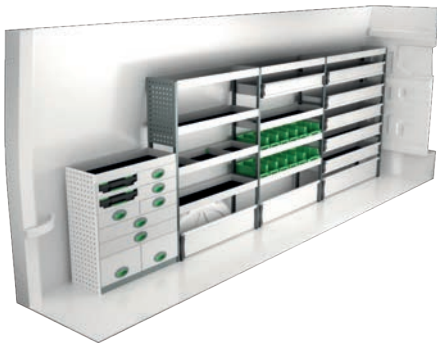

Art.No	LxDxH	Kg	Hr.	€
F41946	4098x300x1440 mm	147	6,9	3 471,55