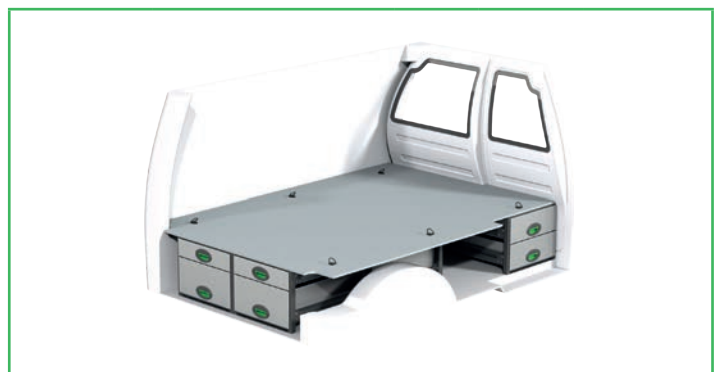

Art.No	Height	Kg	Hr.	€
F41631	360 mm	119	6,6	2 321,70